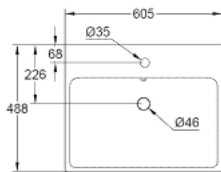

### PRODUCT DESCRIPTION

- Colour: alpine white
- wall hung
- with overflow
- 1 hole punched
- 605 x 488 mm
- height 148 mm
- sanitary ware
- GROHE HyperClean antibacterial glazing
- Proguard