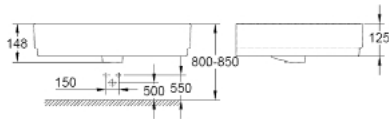

### PRODUCT DESCRIPTION

- Colour: alpine white
- wall hung
- with overflow
- 1 hole punched
- 605 x 488 mm
- height 148 mm
- sanitary ware
- GROHE HyperClean antibacterial glazing
- Proguard