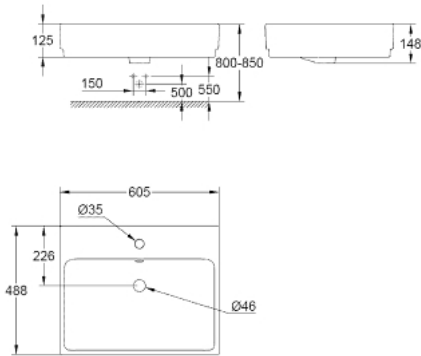

39 234 000 EUROCUBE COUNTER TOP BASIN 60

PRODUCT DESCRIPTION

- Colour: alpine white
- with overflow
- 1 hole punched
- 605 x 488 x 148 mm
- height 151 mm
- sanitary ware
- alpine white
- GROHE HyperClean antibacterial glazing
- Proguard

39 234 000 EUROCUBE COUNTER TOP BASIN 60

SPARE PARTS, June 2015 – now

1: Mounting set (Spare part-nr. 49512000)