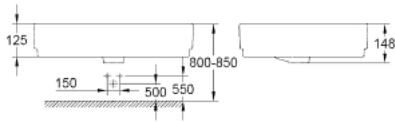

### PRODUCT DESCRIPTION

- Colour: alpine white
- with overflow
- 1 hole punched
- 605 x 488 x 148 mm
- height 151 mm
- sanitary ware
- alpine white
- GROHE HyperClean antibacterial glazing
- Proguard

39 234 000 **EUROCUBE COUNTER TOP BASIN 60**