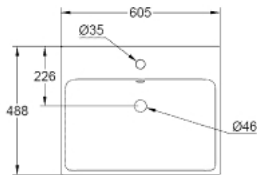

### PRODUCT DESCRIPTION

- Colour: alpine white
- with overflow
- 1 hole punched
- 605 x 488 x 148 mm
- height 151 mm
- sanitary ware
- alpine white
- GROHE HyperClean antibacterial glazing
- Proguard

39 234 000 **EUROCUBE COUNTER TOP BASIN 60**