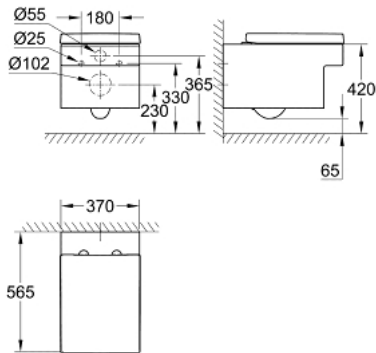

39 244 000 EUROCUBE WALL HUNG WC

PRODUCT DESCRIPTION

- Colour: alpine white
- 370 x 565 mm
- height 400 mm
- sanitary ware
- alpine white
- wash down flush with GROHE Triple Vortex flushing technology
- flush volume 5.0 l/3.0 l by EN
- flush volume 4.5 l/3.0 l by GB
- Duroplast WC seat and lid with soft close function
- including fixation set

39 244 000 EUROCUBE WALL HUNG WC

SPARE PARTS, June 2015 – now

- 1: WC seat and lid (Spare part-nr. 49504000)
- 1.1: Shock absorber (Spare part-nr. 4952000M)
- 2: Fixing set (Spare part-nr. 49509000)