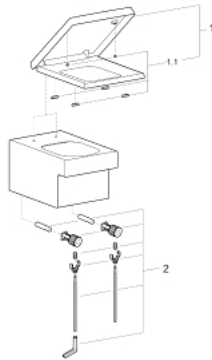

39 244 000 EUROCUBE WALL HUNG WC

PRODUCT DESCRIPTION

- Colour: alpine white
- 370 x 565 mm
- height 400 mm
- sanitary ware
- alpine white
- wash down flush with GROHE Triple Vortex flushing technology
- flush volume 5.0 l/3.0 l by EN
- flush volume 4.5 l/3.0 l by GB
- Duroplast WC seat and lid with soft close function
- including fixation set

39 244 000 EUROCUBE WALL HUNG WC

SPARE PARTS, June 2015 – now

- 1: WC seat and lid (Spare part-nr. 49504000)
- 1.1: Shock absorber (Spare part-nr. 4952000M)
- 2: Fixing set (Spare part-nr. 49509000)