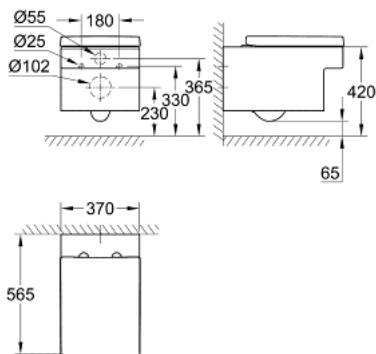

39 244 000 EUROCUBE WALL HUNG WC

PRODUCT DESCRIPTION

- Colour: alpine white
- 370 x 565 mm
- height 400 mm
- sanitary ware
- alpine white
- wash down flush with GROHE Triple Vortex flushing technology
- flush volume 5.0 l/3.0 l by EN
- flush volume 4.5 l/3.0 l by GB
- Duroplast WC seat and lid with soft close function
- including fixation set

39 244 000 **EUROCUBE WALL HUNG WC**

SPARE PARTS, 6月 2015 – now

1: WC seat and lid (Spare part-nr. 49504000)

1.1: Shock absorber (Spare part-nr. 4952000M)

2: Fixing set (Spare part-nr. 49509000)