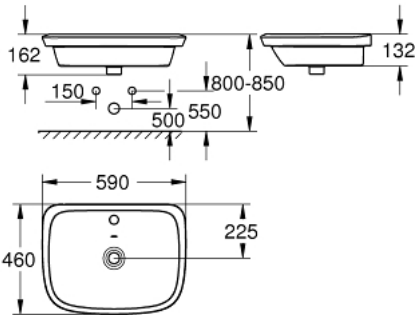

39 276 000 EUROSTYLE COUNTER BASIN 60

PRODUCT DESCRIPTION

- Colour: alpine white
- built-in
- with overflow
- 1 hole punched
- 600 x 460 mm
- height 132 mm
- sanitary ware
- alpine white
- GROHE HyperClean antibacterial glazing
- Proguard

39 276 000 **EUROSTYLE COUNTER BASIN 60**

SPARE PARTS, June 2015 – now

1: Mounting set (Spare part-nr. 49512000)