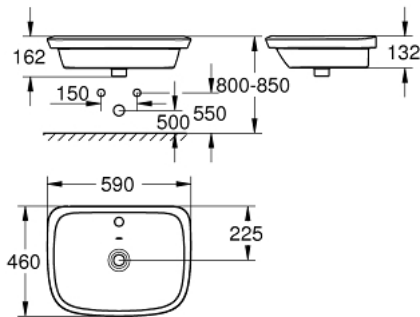

39 276 000 EUROSTYLE COUNTER BASIN 60

PRODUCT DESCRIPTION

- Colour: alpine white
- built-in
- with overflow
- 1 hole punched
- 600 x 460 mm
- height 132 mm
- sanitary ware
- alpine white
- GROHE HyperClean antibacterial glazing
- Proguard

39 276 000 **EUROSTYLE COUNTER BASIN 60**

SPARE PARTS, 6月 2015 – now

1: Mounting set (Spare part-nr. 49512000)