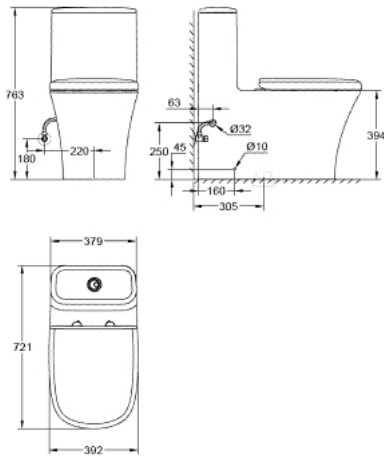

39 310 000 EUROSTYLE FLOOR STANDING 1 PIECE TOILET

PRODUCT DESCRIPTION

- Colour: alpine white
- 379 x 721 mm
- height 763 mm
- sanitary ware
- alpine white
- siphonic flush
- S trap
- drain distance 305 mm
- flush volume 4.8 l/3.0 l
- Duroplast WC seat and lid with soft close function
- GROHE HyperClean antibacterial glazing
- Proguard
- including fixation set

39 310 000 EUROSTYLE FLOOR STANDING 1 PIECE TOILET

SPARE PARTS, June 2015 – now

- 1: Internal Set (Spare part-nr. 49500000)
- 1.1: Push button (Spare part-nr. 49503000)
- 1.2: Filling valve (Spare part-nr. 49502000)
- 1.3: Waste valve (Spare part-nr. 49501000)
- 2: WC seat and lid (Spare part-nr. 49507000)
- 2.1: Shock absorber (Spare part-nr. 4952000M)
- 3: P-trap 1 1/4" (Spare part-nr. 49514000)
- 4: Mounting set (Spare part-nr. 49516000)
- 5: Wax ring (Spare part-nr. 49517000)