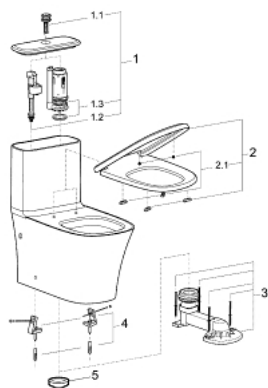

39 310 000 EUROSTYLE FLOOR STANDING 1 PIECE TOILET

PRODUCT DESCRIPTION

- Colour: alpine white
- 379 x 721 mm
- height 763 mm
- sanitary ware
- alpine white
- siphonic flush
- S trap
- drain distance 305 mm
- flush volume 4.8 l/3.0 l
- Duroplast WC seat and lid with soft close function
- GROHE HyperClean antibacterial glazing
- Proguard
- including fixation set

39 310 000 EUROSTYLE FLOOR STANDING 1 PIECE TOILET

SPARE PARTS, June 2015 – now

- 1: Internal Set (Spare part-nr. 49500000)
- 1.1: Push button (Spare part-nr. 49503000)
- 1.2: Filling valve (Spare part-nr. 49502000)
- 1.3: Waste valve (Spare part-nr. 49501000)
- 2: WC seat and lid (Spare part-nr. 49507000)
- 2.1: Shock absorber (Spare part-nr. 4952000M)
- 3: P-trap 1 1/4" (Spare part-nr. 49514000)
- 4: Mounting set (Spare part-nr. 49516000)
- 5: Wax ring (Spare part-nr. 49517000)