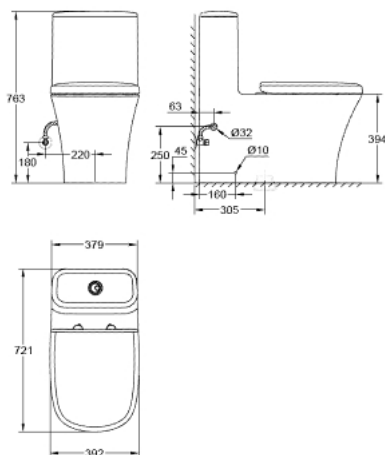

### PRODUCT DESCRIPTION

- Colour: alpine white
- 379 x 721 mm
- height 763 mm
- sanitary ware
- alpine white
- siphonic flush
- S trap
- drain distance 305 mm
- flush volume 4.8 l/3.0 l
- Duroplast WC seat and lid with soft close function
- GROHE HyperClean antibacterial glazing
- Proguard
- including fixation set

### SPARE PARTS, 6月 2015 – now

- 1: Internal set (Spare part-nr. 49500000)
- 1.1: Push button (Spare part-nr. 49503000)
- 1.2: Filling valve (Spare part-nr. 49502000)
- 1.3: Discharge valve (Spare part-nr. 49501000)
- 2: WC seat and lid (Spare part-nr. 49507000)
- 2.1: Shock absorber (Spare part-nr. 4952000M)
- 3: Trap (Spare part-nr. 49514000)
- 4: Mounting set (Spare part-nr. 49516000)
- 5: Wax ring (Spare part-nr. 49517000)