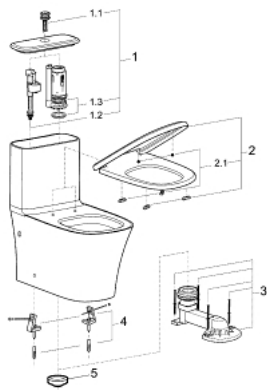

### PRODUCT DESCRIPTION

- Colour: alpine white
- 379 x 721 mm
- height 763 mm
- sanitary ware
- alpine white
- siphonic flush
- S trap
- drain distance 305 mm
- flush volume 4.8 l/3.0 l
- Duroplast WC seat and lid with soft close function
- GROHE HyperClean antibacterial glazing
- Proguard
- including fixation set

### SPARE PARTS, 6月 2015 – now

- 1: Internal set (Spare part-nr. 49500000)
- 1.1: Push button (Spare part-nr. 49503000)
- 1.2: Filling valve (Spare part-nr. 49502000)
- 1.3: Discharge valve (Spare part-nr. 49501000)
- 2: WC seat and lid (Spare part-nr. 49507000)
- 2.1: Shock absorber (Spare part-nr. 4952000M)
- 3: Trap (Spare part-nr. 49514000)
- 4: Mounting set (Spare part-nr. 49516000)
- 5: Wax ring (Spare part-nr. 49517000)