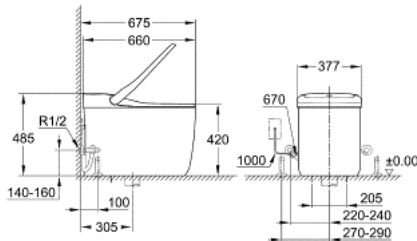

39 380 SH0 GROHE SENSIA ARENA SHOWER TOILET COMPLETE SYSTEM, FLOORSTANDING

PRODUCT DESCRIPTION (1/2)

- Colour: alpine white
- GROHE Hygiene Clean: with antibacterial glazing HyperClean (SIAA Kokin Japanese standard compliant) and non-stick coating AquaCeramic
- GROHE power flush: rimless siphon jet WC with GROHE Triple Vortex flushing technology
- GROHE Skin Clean
- 2 dedicated adjustable spray arms (1 for anal area, 1 for front spray)
- separate water way for front spray
- oscillating spray (automatic forward and reverse motion of the spray)
- pulsating spray for massage
- adjustable spray intensity
- automatic pre- and post-rinsing of spray nozzle with fresh water
- integrated instant heater provides unlimited warm water
- adjustable temperature
- Additional functions:
 - warm air dryer with adjustable temperature
 - odor extraction with filter
 - heated WC seat with automatic opening/close function
 - infra-red user detection
 - power switch
 - inside bowl night light
 - remote control
 - smart phone app for iOS and Android
 - music unit
- includes:
 - drain socket for floor mounting
 - manual remote controller with wall-mounted holder
 - active carbon filter for odour absorption
 - nozzle guard
- pressure 0.1 - 0.75 MPa (0.1 - 7.5 bar)
- nominal voltage 220-240 V AC
- main frequency 60 Hz
- type of protection IPX4

Pure Freude
an Wasser

**39 380 SH0 GROHE SENSIA ARENA SHOWER TOILET COMPLETE SYSTEM,
FLOORSTANDING**

PRODUCT DESCRIPTION (2/2)

- CNS approved