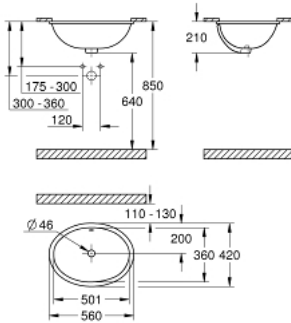

39 423 000 BAU CERAMIC UNDER-COUNTER WASH BASIN 55

PRODUCT DESCRIPTION

- Colour: alpine white
- installation from below
- with overflow
- 560 x 420 mm
- sanitary ware

39 423 000 **BAU CERAMIC UNDER-COUNTER WASH BASIN 55**

SPARE PARTS, June 2016 – now

1: Mounting set (Spare part-nr. 49518000)