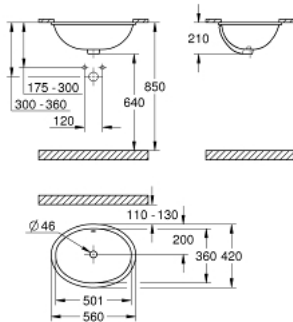

39 423 000 **BAU CERAMIC UNDER-COUNTER WASH BASIN 55**

PRODUCT DESCRIPTION

- Colour: alpine white
- installation from below
- with overflow
- 560 x 420 mm
- sanitary ware

39 423 000 **BAU CERAMIC UNDER-COUNTER WASH BASIN 55**

SPARE PARTS, 6月 2016 – now

1: Mounting set (Spare part-nr. 49518000)