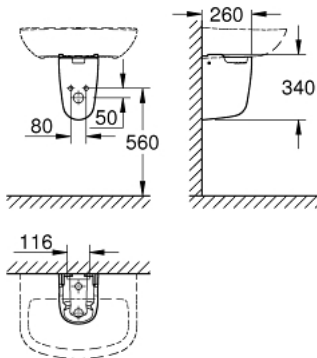

39 426 000 **BAU CERAMIC HALF PEDESTAL**

PRODUCT DESCRIPTION

- Colour: alpine white
- including fixation set
- sanitary ware
- suitable for all Bau and BauEdge Ceramic wash basins except 39 424 000 and 39 806 000

39 426 000 BAU CERAMIC HALF PEDESTAL

SPARE PARTS, 6月 2016 – now

1: Mounting set (Spare part-nr. 49025000)