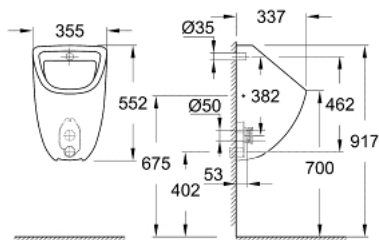

### PRODUCT DESCRIPTION

- Colour: alpine white
- concealed inlet
- class 1, full flush 1 l
- including fixation set
- sanitary ware
- for installation please order urinal trap 39 732 000 (horizontal outlet) or 39 733 000 (vertical outlet), sold separately
- not compatible with temperature sensor 39 367 000

## 39 438 000 **BAU CERAMIC URINAL**

**SPARE PARTS**, June 2016 – now

1: Mounting set (Spare part-nr. 49025000)