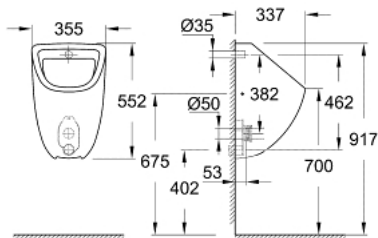

39 438 000 **BAU CERAMIC URINAL**

PRODUCT DESCRIPTION

- Colour: alpine white
- concealed inlet
- class 1, full flush 1 l
- including fixation set
- sanitary ware
- for installation please order urinal trap 39 732 000 (horizontal outlet) or 39 733 000 (vertical outlet), sold separately
- not compatible with temperature sensor 39 367 000

39 438 000 **BAU CERAMIC URINAL**

SPARE PARTS, 6月 2016 – now

1: Mounting set (Spare part-nr. 49025000)