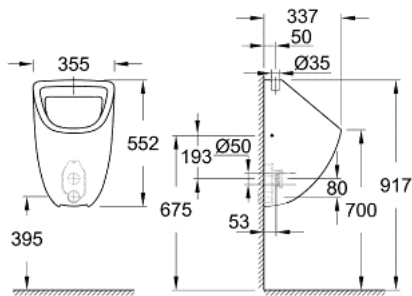

39 439 000 BAU CERAMIC URINAL

PRODUCT DESCRIPTION

- Colour: alpine white
- top inlet
- class 1, full flush 1 l
- including fixation set
- sanitary ware
- for installation please order urinal trap 39 732 000 (horizontal outlet) or 39 733 000 (vertical outlet), sold separately

39 439 000 **BAU CERAMIC URINAL**

SPARE PARTS, June 2016 – now

1: Mounting set (Spare part-nr. 49025000)