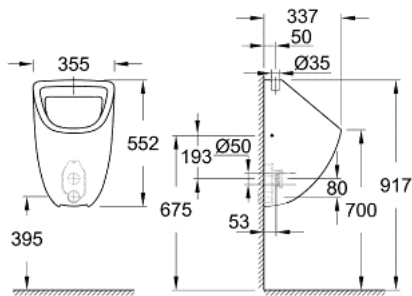

39 439 000 **BAU CERAMIC URINAL**

PRODUCT DESCRIPTION

- Colour: alpine white
- top inlet
- class 1, full flush 1 l
- including fixation set
- sanitary ware
- for installation please order urinal trap 39 732 000 (horizontal outlet) or 39 733 000 (vertical outlet), sold separately

39 439 000 **BAU CERAMIC URINAL**

SPARE PARTS, 6月 2016 – now

1: Mounting set (Spare part-nr. 49025000)