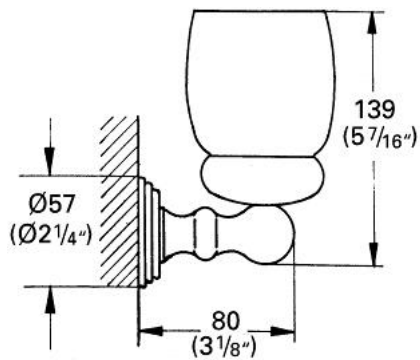

40 043 000 SINFONIA GLASS HOLDER

PRODUCT DESCRIPTION

- Colour: chrome
- without glass
- GROHE LongLife finish