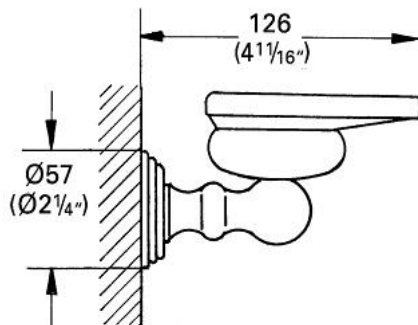

40 045 000 **SINFONIA SOAP HOLDER**

PRODUCT DESCRIPTION

- Colour: chrome
- without soap dish
- GROHE LongLife finish