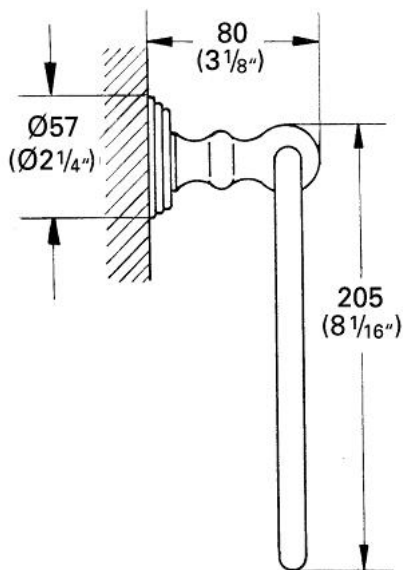

40 047 IG0 SINFONIA TOWEL RING

PRODUCT DESCRIPTION

- Colour: chrome/gold
- Ø 205 mm
- GROHE LongLife finish