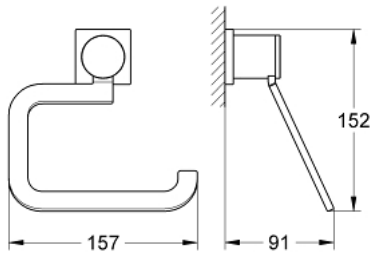

40 279 000 ALLURE TOILET PAPER HOLDER

PRODUCT DESCRIPTION

- Colour: chrome
- without cover
- material: metal
- concealed fastening
- GROHE LongLife finish

Pure Freude
an Wasser

40 279 000 **ALLURE TOILET PAPER HOLDER**