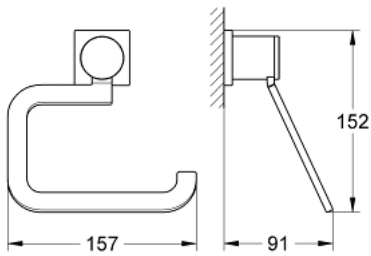

40 279 000 **ALLURE TOILET PAPER HOLDER**

PRODUCT DESCRIPTION

- Colour: chrome
- without cover
- material: metal
- concealed fastening
- GROHE LongLife finish

Pure Freude
an Wasser

40 279 000 **ALLURE TOILET PAPER HOLDER**