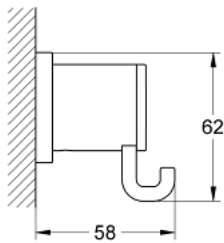

40 284 000 **ALLURE ROBE HOOK**

**PRODUCT DESCRIPTION**

- Colour: chrome
- material: metal
- concealed fastening
- GROHE LongLife finish

Pure Freude  
an Wasser