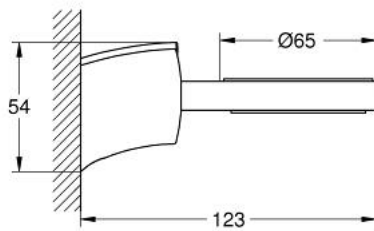

40 287 000 **TENSO GLASS HOLDER**

PRODUCT DESCRIPTION

- Colour: chrome
- without glass
- GROHE LongLife finish

Pure Freude
an Wasser

40 287 000 **TENSO GLASS HOLDER**

SPARE PARTS, January 2000 – now

1: Fixing set (Spare part-nr. 40056000)