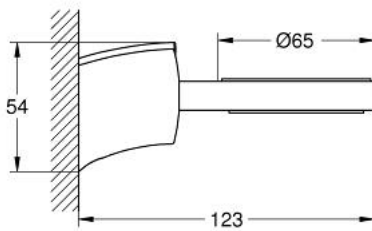

40 287 000 **TENSO GLASS HOLDER**

PRODUCT DESCRIPTION

- Colour: chrome
- without glass
- GROHE LongLife finish

Pure Freude
an Wasser

40 287 000 **TENSO GLASS HOLDER**

SPARE PARTS, 1月 2000 – now

1: Fixing set (Spare part-nr. 40056000)