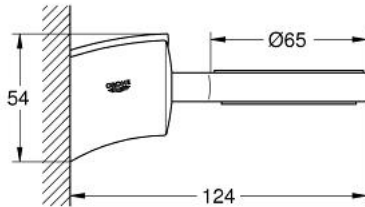

### PRODUCT DESCRIPTION

- Colour: chrome
- for soap dish
- without soap dish
- GROHE LongLife finish

Pure Freude  
an Wasser