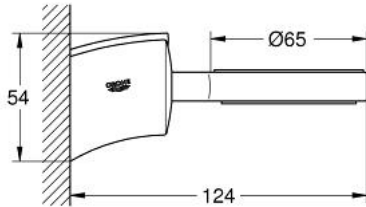

40 288 000 **TENSO HOLDER**

PRODUCT DESCRIPTION

- Colour: chrome
- for soap dish
- without soap dish
- GROHE LongLife finish

Pure Freude
an Wasser

40 288 000 **TENSO HOLDER**

SPARE PARTS, 1月 2000 – now

1: Fixing set (Spare part-nr. 40056000)