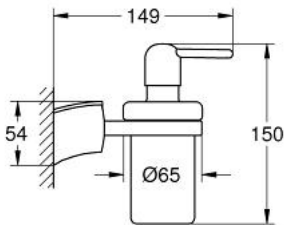

40 289 000 TENS0 SOAP DISPENSER

PRODUCT DESCRIPTION

- Colour: chrome
- GROHE LongLife finish

40 289 000 TENS0 SOAP DISPENSER

SPARE PARTS, November 2007 – now

1: Spare pump (Spare part-nr. 40212000)

2: Spare bottle (Spare part-nr. 40179000)