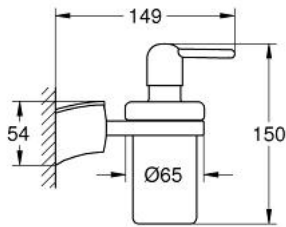

40 289 000 **TENSO SOAP DISPENSER**

PRODUCT DESCRIPTION

- Colour: chrome
- GROHE LongLife finish

40 289 000 TENS0 SOAP DISPENSER

SPARE PARTS, 11月 2007 – now

1: Spare pump (Spare part-nr. 40212000)

2: Spare bottle (Spare part-nr. 40179000)