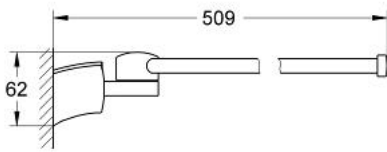

40 291 000 **TENSO TOWEL HOLDER**

PRODUCT DESCRIPTION

- Colour: chrome
- 2 arms
- GROHE LongLife finish

Pure Freude
an Wasser

40 291 000 **TENSO TOWEL HOLDER**

SPARE PARTS, January 2000 – now

1: Fixing set (Spare part-nr. 40056000)