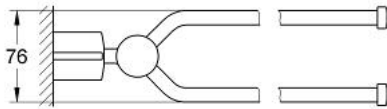

40 291 000 **TENSO TOWEL HOLDER**

PRODUCT DESCRIPTION

- Colour: chrome
- 2 arms
- GROHE LongLife finish

Pure Freude
an Wasser

40 291 000 **TENSO TOWEL HOLDER**

SPARE PARTS, January 2000 – now

1: Fixing set (Spare part-nr. 40056000)