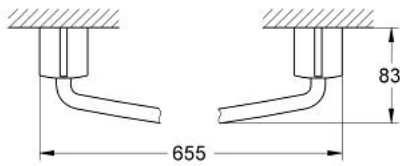

### PRODUCT DESCRIPTION

- Colour: chrome
- 600 mm
- GROHE LongLife finish

Pure Freude  
an Wasser