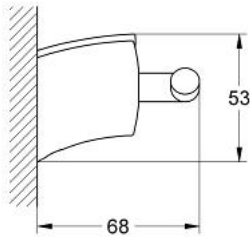

40 295 000 **TENSO ROBE HOOK**

PRODUCT DESCRIPTION

- Colour: chrome
- GROHE LongLife finish

Pure Freude
an Wasser

40 295 000 **TENSO ROBE HOOK**

SPARE PARTS, January 2001 – now

1: Fixing set (Spare part-nr. 40056000)