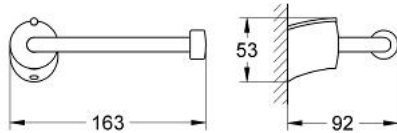

### **PRODUCT DESCRIPTION**

- Colour: chrome
- without cover
- GROHE LongLife finish

Pure Freude  
an Wasser