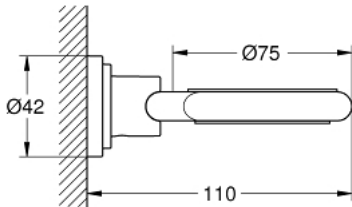

40 305 000 **ATRIO HOLDER**

PRODUCT DESCRIPTION

- Colour: chrome
- for soap dish
- without soap dish
- GROHE LongLife finish

Pure Freude
an Wasser

40 305 000 **ATRIO HOLDER**

SPARE PARTS, January 2000 – now