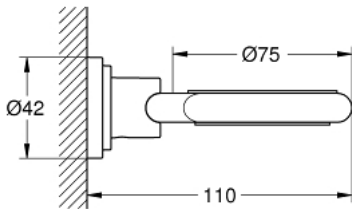

### PRODUCT DESCRIPTION

- Colour: chrome
- for soap dish
- without soap dish
- GROHE LongLife finish

Pure Freude  
an Wasser