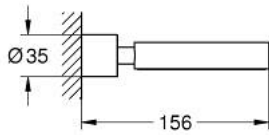

### PRODUCT DESCRIPTION

- Colour: chrome
- fits to Atrio soap dish (40 256 003)
- material: metal
- concealed fastening
- GROHE LongLife finish