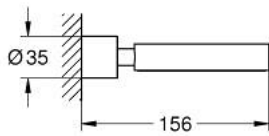

### PRODUCT DESCRIPTION

- Colour: brushed hard graphite
- fits to Atrio soap dish (40 256 003)
- material: metal
- concealed fastening
- GROHE LongLife finish