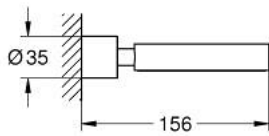

40 305 DC3 ATRIO HOLDER

PRODUCT DESCRIPTION

- Colour: supersteel
- fits to Atrio soap dish (40 256 003)
- material: metal
- concealed fastening
- GROHE LongLife finish