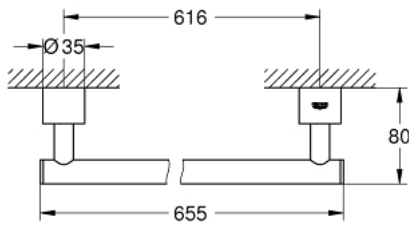

40 309 003 **ATRIO TOWEL RAIL**

PRODUCT DESCRIPTION

- Colour: chrome
- 650 mm (drilling length 600 mm)
- material: metal
- concealed fastening
- GROHE LongLife finish