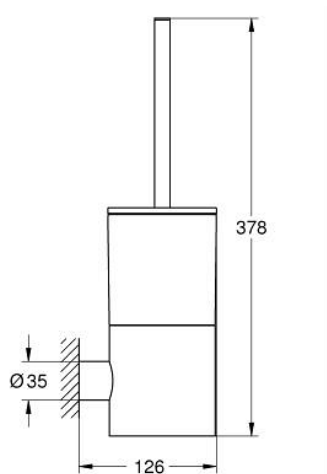

40 314 003 ATRIO TOILET BRUSH SET

PRODUCT DESCRIPTION

- Colour: chrome
- material: glass / metal
- wall mounted
- concealed fastening
- GROHE LongLife finish

40 314 003 ATRIO TOILET BRUSH SET

SPARE PARTS, June 2017 – now

1: null (Spare part-nr. null)

2: null (Spare part-nr. null)