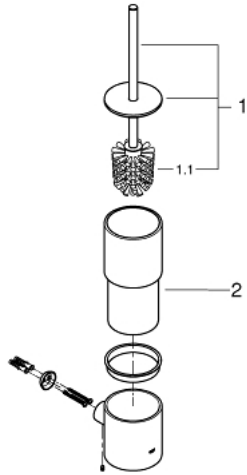

## 40 314 003 **ATRIO TOILET BRUSH SET**

### PRODUCT DESCRIPTION

- Colour: chrome
- material: glass / metal
- wall mounted
- concealed fastening
- GROHE LongLife finish

## 40 314 003 ATRIO TOILET BRUSH SET