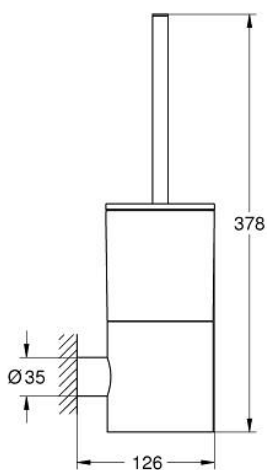

## 40 314 003 **ATRIO TOILET BRUSH SET**

### PRODUCT DESCRIPTION

- Colour: chrome
- material: glass / metal
- wall mounted
- concealed fastening
- GROHE LongLife finish