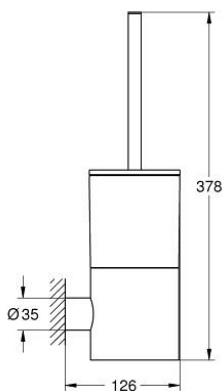

40 314 DC3 ATRIO TOILET BRUSH SET

PRODUCT DESCRIPTION

- Colour: Supersteel
- material: glass / metal
- wall mounted
- concealed fastening
- GROHE LongLife finish

40 314 DC3 ATRIO TOILET BRUSH SET

SPARE PARTS, June 2017 – now

1: null (Spare part-nr. null)

2: null (Spare part-nr. null)