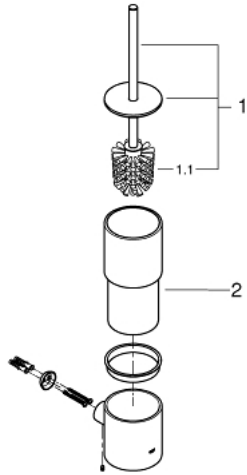

## 40 314 DC3 ATRIO TOILET BRUSH SET

### PRODUCT DESCRIPTION

- Colour: supersteel
- material: glass / metal
- wall mounted
- concealed fastening
- GROHE LongLife finish