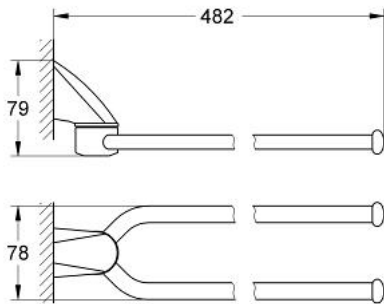

40 328 000 **CHIARA TOWEL HOLDER**

PRODUCT DESCRIPTION

- Colour: chrome
- 2 arms
- GROHE LongLife finish

Pure Freude
an Wasser

40 328 000 CHIARA TOWEL HOLDER

SPARE PARTS, January 2001 – now

1: Fixing set (Spare part-nr. 40066000)