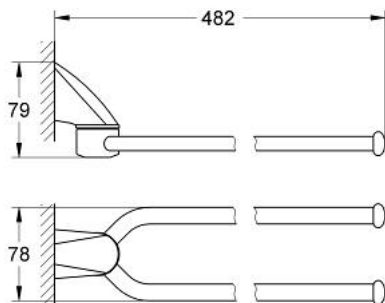

40 328 000 **CHIARA TOWEL BAR**

PRODUCT DESCRIPTION

- Colour: chrome
- 2 parts
- GROHE LongLife finish

Pure Freude
an Wasser

40 328 000 CHIARA TOWEL BAR

SPARE PARTS, 1月 2001 – now

1: Fixing set (Spare part-nr. 40066000)