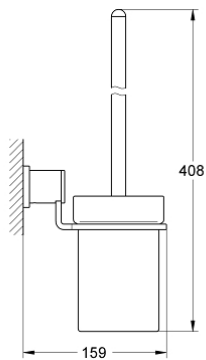

40 340 000 ALLURE TOILET BRUSH SET

PRODUCT DESCRIPTION

- Colour: chrome
- wall model
- GROHE LongLife finish

40 340 000 ALLURE TOILET BRUSH SET

SPARE PARTS, June 2005 – now

1: Spare brush (Spare part-nr. 40206000)

1.1: Spare brush head (Spare part-nr. 40207000)

2: Spare glass (Spare part-nr. 40265000)