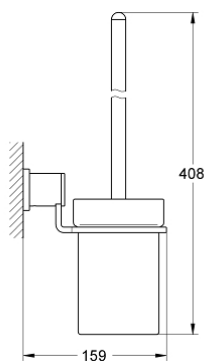

40 340 000 ALLURE TOILET BRUSH SET

PRODUCT DESCRIPTION

- Colour: chrome
- wall model
- GROHE LongLife finish

40 340 000 ALLURE TOILET BRUSH SET

SPARE PARTS, 6月 2005 – now

1: Spare brush (Spare part-nr. 40206000)

1.1: Spare brush head (Spare part-nr. 40207000)

2: Spare glass for brush (Spare part-nr. 40265000)