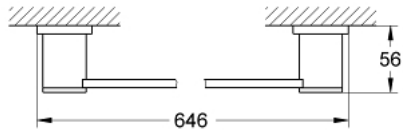

40 341 000 ALLURE TOWEL HOLDER

PRODUCT DESCRIPTION

- Colour: chrome
- 640 mm (drilling length 600 mm)
- material: metal
- concealed fastening
- GROHE LongLife finish

Pure Freude
an Wasser

40 341 000 **ALLURE TOWEL HOLDER**