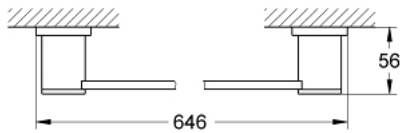

### PRODUCT DESCRIPTION

- Colour: chrome
- 640 mm (drilling length 600 mm)
- material: metal
- concealed fastening
- GROHE LongLife finish

Pure Freude  
an Wasser