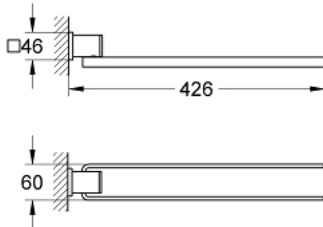

40 342 000 ALLURE TOWEL HOLDER

PRODUCT DESCRIPTION

- Colour: chrome
- 2 arms, not pivotable
- length 426 mm
- concealed fastening
- GROHE LongLife finish

Pure Freude
an Wasser

40 342 000 **ALLURE TOWEL HOLDER**